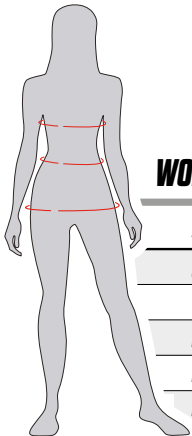

WOMEN BODY MEASUREMENTS (measurements shown are in inches)

ALPHA SIZE	XS	S	M	L	XL
CHEST CIRCUMFERENCE	32 1/4 - 34 5/8	34 5/8 - 37	37 - 39 3/4	39 3/4 - 43	43 - 46 1/2
WAIST CIRCUMFERENCE	26 - 28 3/8	28 3/8 - 30 3/4	30 3/4 - 33 1/2	33 1/2 - 37	37 - 41
HIPS CIRCUMFERENCE	36 - 38 1/4	38 1/4 - 40 1/2	40 1/2 - 43 1/4	43 1/4 - 46	46 - 49 1/4
INSEAM SKATE PANT	30 1/2	30 1/2	30 1/2	30 1/2	30 1/2
INSEAM LEGGING	26 1/2	27	27 1/2	28	28 1/2

MEASUREMENT FOR ADULT HEADWEAR

INCHES	CM	HAT SIZE		
		FITTED	FULL FLEX	ADJUSTABLE
21 1/4	53.9	6 3/4	S/M	ONE SIZE (OSFA)
21 5/8	54.9	6 7/8		
22	55.9	7		
22 3/8	56.8	7 1/8		
22 3/4	57.8	7 1/4	L/XL	
22 1/8	58.7	7 3/8		
23 1/2	59.7	7 1/2		
23 7/8	60.6	7 5/8	XL/XXL	
24 1/4	61.6	7 3/4		
24 5/8	62.5	7 7/8		
25	63.5	8 1/4