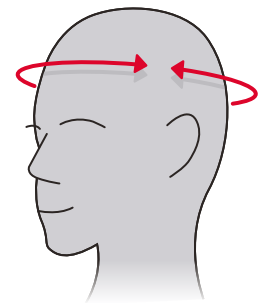

YOUTH HAT SIZE REFERENCE

FLEX = 52-58 CM
ADJ = 53-55 CM

APPAREL FEATURES

Body sizing: Size specifications are based on body sizing measurements. Use this size chart as a guideline when ordering, allow enough room for ease of movement. Sleeve Length: Measure from the center back of the neck, over the point of shoulder and down the outer side of the arm to the wrist bone. Chest: Measure just under the arms. Waist: Loosely measure the narrowest circumference of the waist. Size charts are for reference only. Fit may vary depending on the construction and materials.