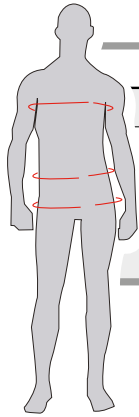

SIZING GUIDE

MEN BODY MEASUREMENTS (measurements shown are in inches)

ALPHA SIZE	2XS	XS	S	M	L	XL	2XL	3XL
CHEST CIRCUMFERENCE	31 1/2 - 34	34 - 36 1/4	36 1/4 - 39 3/8	39 3/8 - 42 1/2	42 1/2 - 46 1/2	46 1/2 - 51	51 - 56	56 - 60 5/8
WAIST CIRCUMFERENCE	28 3/4 - 29	29 - 31 1/2	31 1/2 - 34 5/8	34 5/8 - 37 3/4	37 3/4 - 41 3/4	41 3/4 - 47	47 - 52	52 - 57
HIPS CIRCUMFERENCE	32 1/4 - 33 1/2	33 1/2 - 34 1/2	34 1/2 - 36	36 - 39	39 - 42	42 - 45 5/8	45 5/8 - 53	53 - 57
INSEAM (SKATE PANT)	-	29 1/2	30	30 1/2	31	31 1/2	32	32 1/2
INSEAM (CUFFED PANT)	-	29 1/2	29 1/2	29 1/2	29 1/2	29 1/2	29 1/2	29 1/2

NUMERIC SIZE	28	30	32	34	36	38	40
WAIST CIRCUMFERENCE	29 1/2	31 1/2	33 1/2	35 1/2	37 1/2	39 1/2	41 1/2
INSEAM (PW7385)	32	34	34	34	34	34	34
INSEAM (S7386)	9	10	10	10	10	10	10