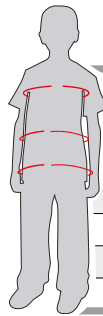

YOUTH BODY MEASUREMENTS (measurements shown are in inches)

AGE GROUP / SIZE	3-5 / 2XS	5-7 / XS	7-9 / S	9-11 / M	11-13 / L	13-15 / XL
CHEST CIRCUMFERENCE	22 - 24	24 - 25 1/4	25 1/4 - 28	28 - 30 3/4	30 3/4 - 34	34 - 36
WAIST CIRCUMFERENCE	21 1/2 - 22	22 - 23 1/4	23 1/4 - 25	25 - 26 3/4	26 3/4 - 28 3/4	28 3/4 - 30
HIPS CIRCUMFERENCE	23 5/8 - 25 1/4	25 1/4 - 26 3/4	26 3/4 - 29 1/4	29 1/4 - 32	32 - 35	35 - 37
INSEAM (SKATE PANT)	18	20	22	24	27	29
INSEAM (CUFFED PANT)	15 7/8	18 1/2	21 3/8	23 3/8	25 3/4	28 1/8
INSEAM (SHORTS)	5	6 1/8	6 1/2	7 3/8	8	8 5/8